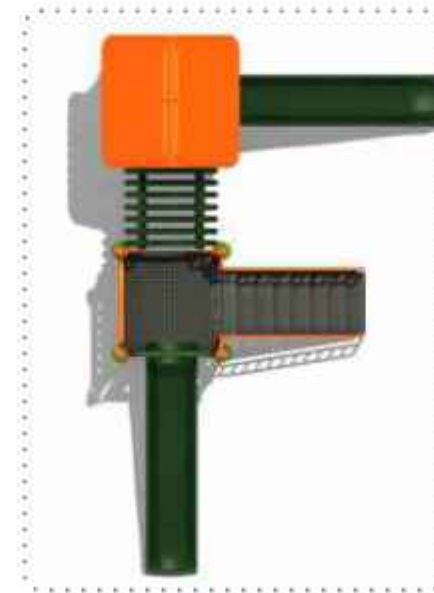

Art-Duo

London-Eye

Play Stations

PS-1001
training equipment
Size: 670 x 320 x 65cm

PS-1002

Play Stations

Everest

Playhorse