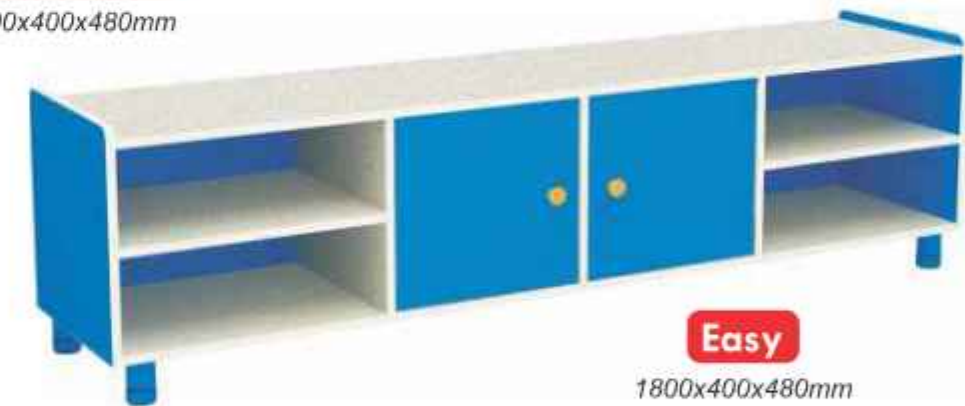

Micky House

Gizzi

Glassgo

L120mm x W300mm x 4900mm

Vegas

950x350x350mm

Storages

Glamour

900x400x480mm

Puerto

1200x380x870mm

Easy

1800x400x480mm

Peru

1200x380x810mm

Ripple