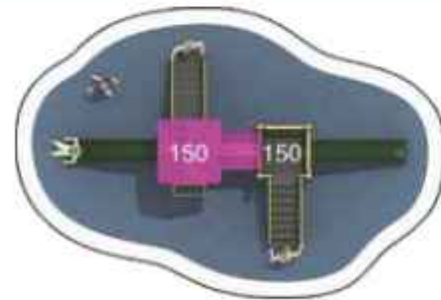

Suggested size: compared with the actual product size, it is better to extend 3-4 meters for the length and width.
If the product is installed indoor, whether the product being lower than the roof should also be considered.