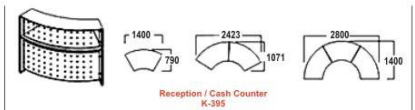

Contact us:

Manoj -9970275330 | Ashish-8888531001

102, ALTUS BUILDING BALEWADI HIGH STREET BALEWADI , PUNE - 410045