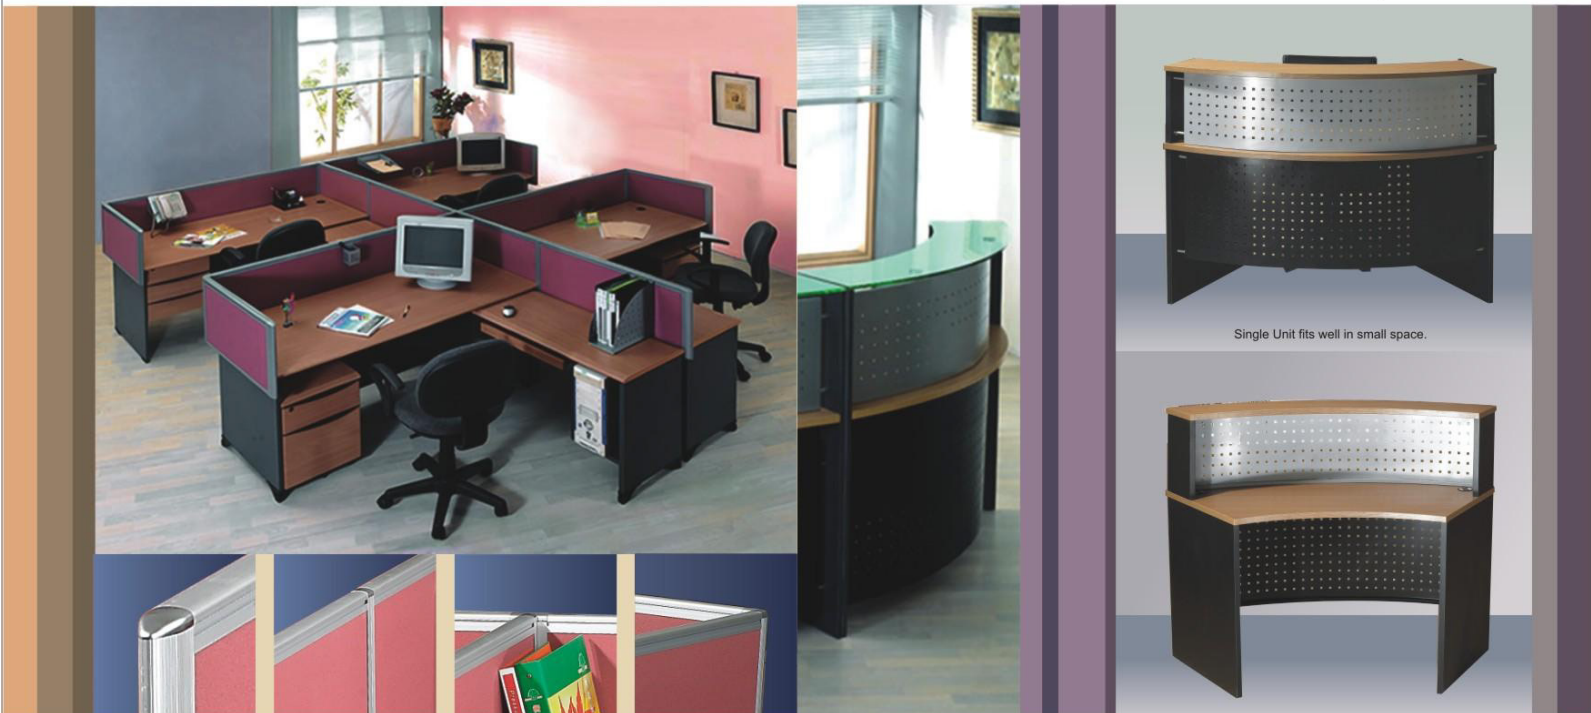

Furnito

Single Unit fits well in small space.